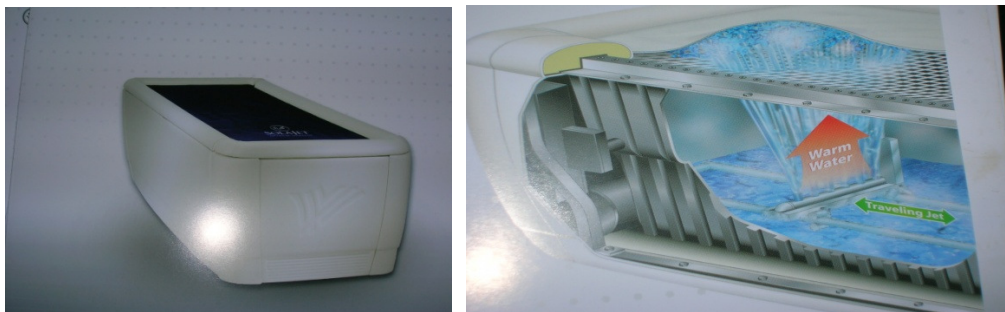

1307 Tower Ave.
Superior, WI 54880
392-8316
www.ajstanning.com

Welcome from AJ's Tanning Superior! We would like to introduce you to our new SolaJet Hydro Massage Therapy Bed! The SolaJet conforms to the user's body and delivers the perfect pressure without bone and joint irritation. The SolaJet uses DRYWAVE technology, which eliminates contact with chemicals and does ***not require users to disrobe***, while ***penetrating heat*** can be adjusted through SolaJet's user-friendly hand-held control. This 20 minute session will refresh and relax you.